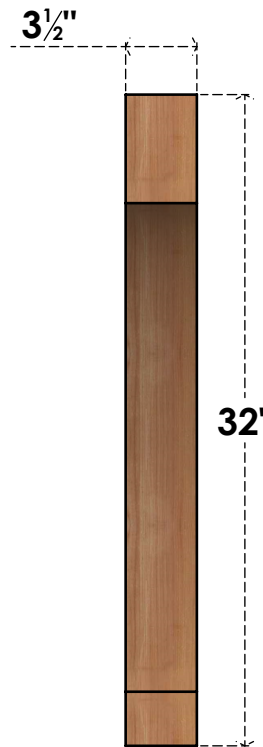

BRC04X32X32IMP00SWR

3 1/2"W X 32"D X 32"H IMPERIAL SMOOTH BRACE, WESTERN RED CEDAR

SIDE

FRONT

EKENA MILLWORK
 2300 WEST MAIN ST.
 CLARKSVILLE, TX 75426
 TOLL FREE: 866-607-0453
 WWW.EKENAMILLWORK.COM

NOTES