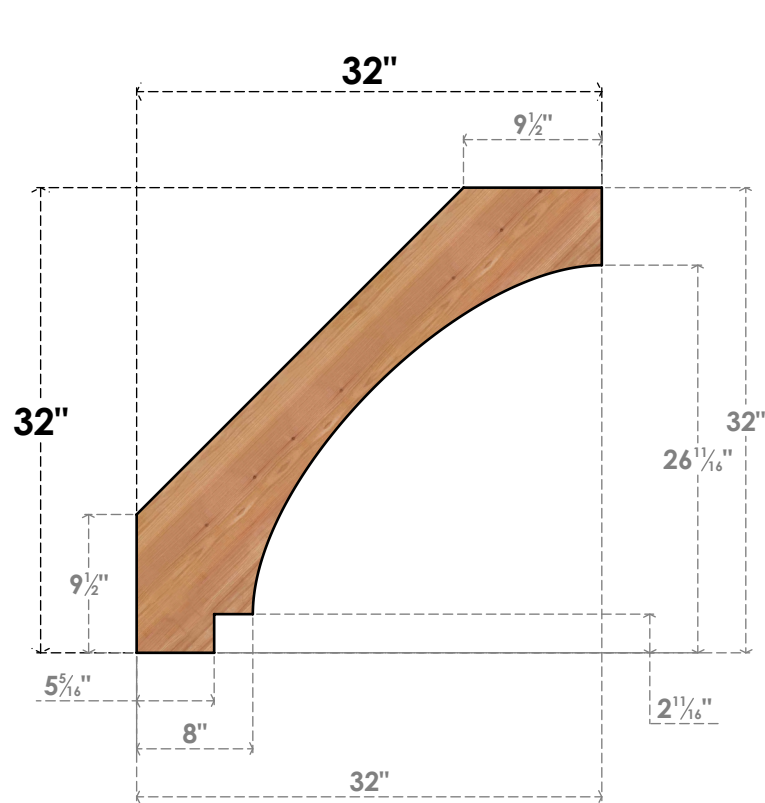

BRC04X32X32IMP00SWR

3 1/2"W X 32"D X 32"H IMPERIAL SMOOTH BRACE, WESTERN RED CEDAR

SIDE

FRONT

EKENA MILLWORK
 2300 WEST MAIN ST.
 CLARKSVILLE, TX 75426
 TOLL FREE: 866-607-0453
 WWW.EKENAMILLWORK.COM

NOTES